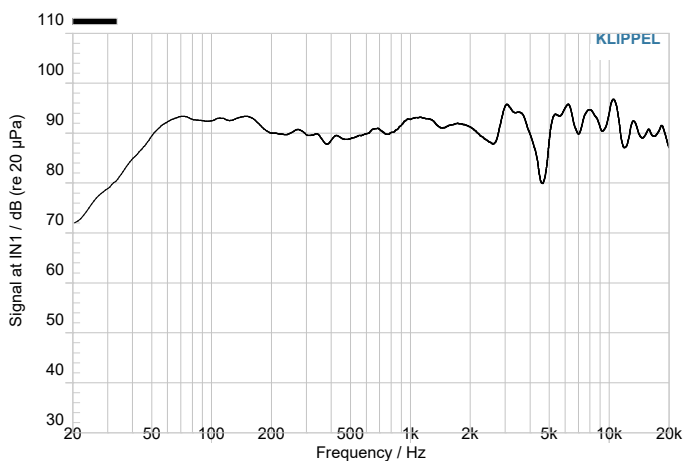

Technical specifications

Type of speaker	LITTORA 1000 ICW8
Diameter	8"
Recommended amp power	50 - 180W
Nominal impedance	8 Ohms
Minimal impedance	4.3 ohms at 150Hz
Sensitivity (2.83V/1m)	91dB
Frequency response	45Hz - 40kHz
Tweeter	Beryllium
IP certification	IP65 (ASTMB117)
Tweeter setting	-3/0/+3dB
Crossover setting	Indoor/Outdoor switch
Grille	Ready-to-paint aluminium
UV resistance	Yes (ASTMG53)
Operating temperatures	-25°C to 90°C
Number of mounting points	4
Connector	DT06-2S sealed
Mounting depth	4 ^{1/2} " (112.7mm)
Certifications	ROHS, ROHS 2, CHINA ROHS, REACH

Key points

- Excellent power handling
- Made in France
- Certified IP65 waterproofing
- Ready-to-paint white aluminium grille for limitless customisation
- Shallow mounting depth

Size (mm)

Measurements Directivity

Frequency Response

Littora 1000 ICW8 Speaker level Calculation Table

Littora 1000 ICW8	Nominal sensitivity		
	1m	2m	5m
Power (8Ω)/Distance			
1W (2.83V)	91dB	85dB	77dB
20W (12.6V)	104dB	98dB	90dB
50W (20V)	108dB	102dB	94dB
100W (28.3V)	111dB	105dB	97dB