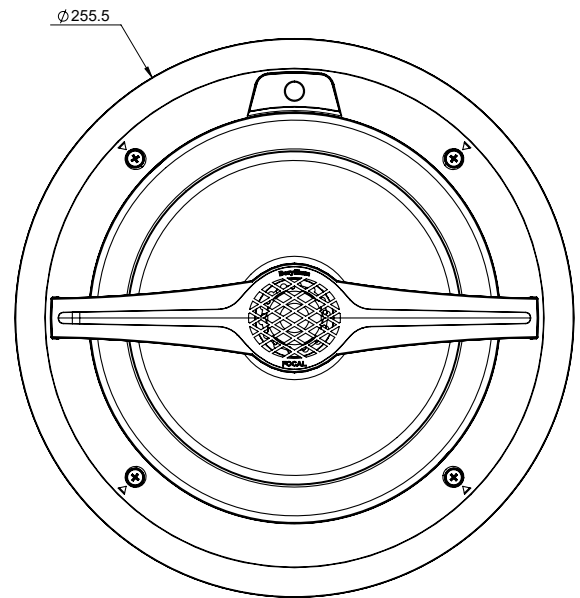

Versatile sound signature

The speaker driver benefits from two optimised crossovers for indoor and outdoor installation. The tweeter also has 3 level settings.

Sealed connection

A DT06-2S sealed connector provides a reliable, fast and secure connection. Disassembly is just as easy.

Technical specifications

Type of speaker	LITTORA 1000 ICW8
Diameter	8"
Recommended amp power	50 - 180W
Nominal impedance	8 Ohms
Minimal impedance	4.3 ohms at 150Hz
Sensitivity (2.83V/1m)	91dB
Frequency response	45Hz - 40kHz
Tweeter	Beryllium
IP certification	IP65 (ASTMB117)
Tweeter setting	-3/0/+3dB
Crossover setting	Indoor/Outdoor switch
Grille	Ready-to-paint aluminium
UV resistance	Yes (ASTMG53)
Operating temperatures	-25°C to 90°C
Number of mounting points	4
Connector	DT06-2S sealed
Mounting depth	4 ^{1/2} " (112.7mm)
Certifications	ROHS, ROHS 2, CHINA ROHS, REACH

Key points

- Excellent power handling
- Made in France
- Certified IP65 waterproofing
- Ready-to-paint white aluminium grille for limitless customisation
- Shallow mounting depth

Size (mm)

Measurements Directivity