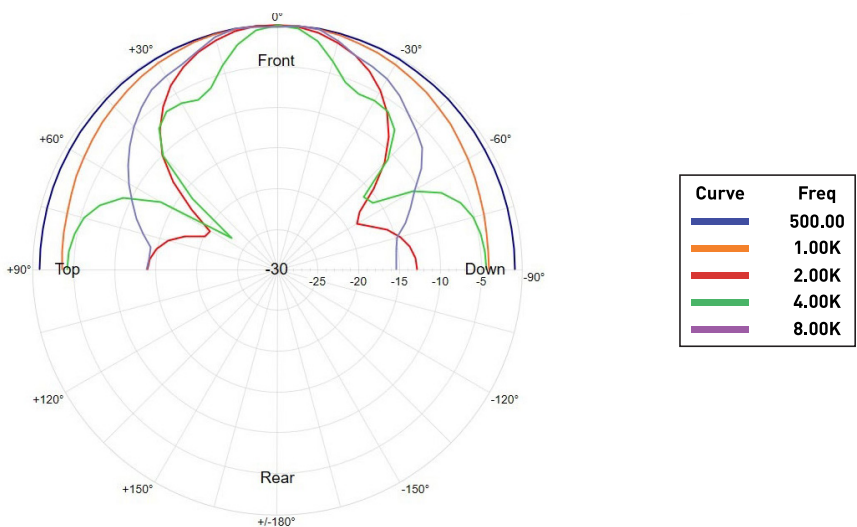

Measurements Directivity